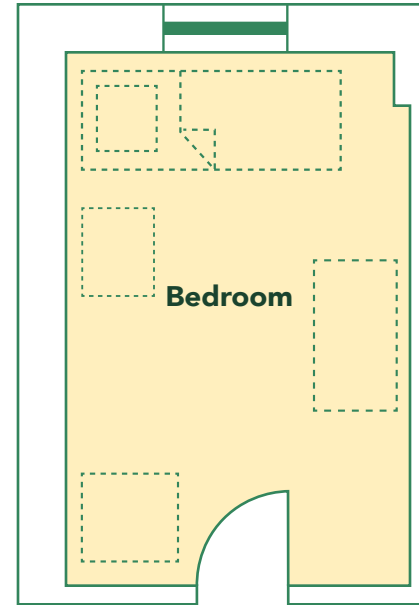

First Year Traditional Residence
Hall Measurements
(Presidents Park)

Bed Height:
3' (Constant throughout)

Drawers:
1ft 6in W x 1ft 6in D x 2ft 6in H
(3 Drawers)

Wardrobe:
3ft W x 2ft 2in D x 6ft 7in H

Desk:
2ft D x 3ft 7in W x 2ft 6in H

First Year Traditional Residence
Hall Measurements
(Taylor Hall)

Bed Height:
3' (Constant throughout)

Desk:
3ft 7in W x 2ft D x 2ft 6in H

Drawers:
1ft 6in W x 1ft 6in D x 2ft 6in H
(3 Drawers)

Closet:
3ft W x 2ft 5in D x 8ft H
(2ft Shelf to ceiling)

First Year Traditional Residence
Hall Measurements
(The Commons)

Bed Height:
3' (Constant throughout)

Desk:
3ft 7in W x 2ft D x 2ft 6in H

Drawers:
1ft 6in W x 1ft 6in D x 2ft 6in H
(3 Drawers)

Closet:
2ft 11in W x 8ft H
(3ft Shelf to floor)

First Year Suite Style Residence Hall Measurements (Dominion)

Bed Height:
3' (Constant throughout)

Desk:
3ft 7in W x 2ft D x 2ft 6in H

Drawers:
1ft 6in W x 1ft 6in D x 2ft 6in H
(3 Drawers)

Closet:
2ft 11in W x 8ft H
(3ft Shelf to floor)