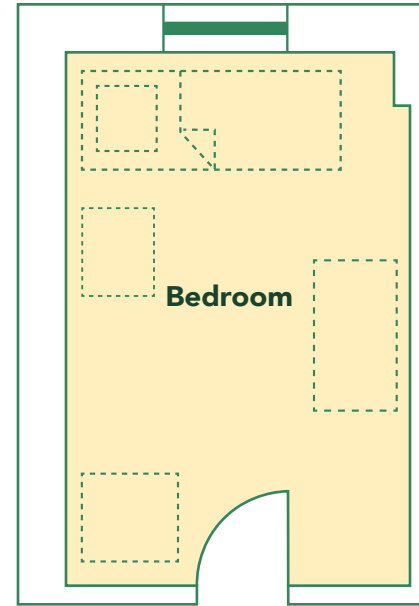

First Year Traditional Residence
Hall Measurements
(Presidents Park)

Bed Height:
3' (Constant throughout)

Drawers:
1ft 6in W x 1ft 6in D x 2ft 6in H
(3 Drawers)

Wardrobe:
3ft W x 2ft 2in D x 6ft 7in H

Desk:
2ft D x 3ft 7in W x 2ft 6in H

First Year Traditional Residence
Hall Measurements
(Taylor Hall)

Bed Height:
3' (Constant throughout)

Desk:
3ft 7in W x 2ft D x 2ft 6in H

Drawers:
1ft 6in W x 1ft 6in D x 2ft 6in H
(3 Drawers)

Closet:
3ft W x 2ft 5in D x 8ft H
(2ft Shelf to ceiling)

First Year Traditional Residence
Hall Measurements
(The Commons)

Bed Height:
3' (Constant throughout)

Desk:
3ft 7in W x 2ft D x 2ft 6in H

Drawers:
1ft 6in W x 1ft 6in D x 2ft 6in H
(3 Drawers)

Closet:
2ft 11in W x 8ft H
(3ft Shelf to floor)

First Year Suite Style Residence Hall Measurements (Dominion)

Bed Height:
3' (Constant throughout)

Desk:
3ft 7in W x 2ft D x 2ft 6in H

Drawers:
1ft 6in W x 1ft 6in D x 2ft 6in H
(3 Drawers)

Closet:
2ft 11in W x 8ft H
(3ft Shelf to floor)