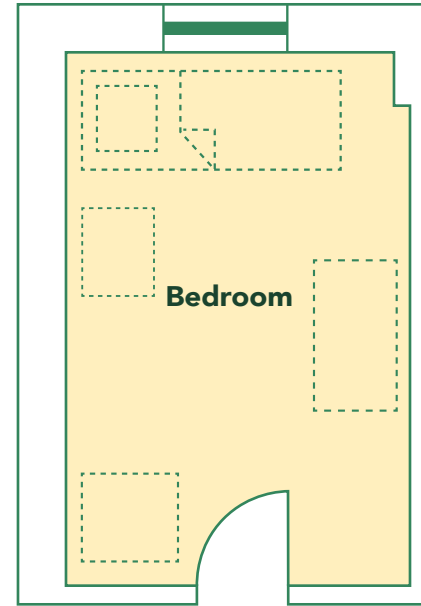

First Year Traditional Residence
Hall Measurements
(Presidents Park)

Bed Height:
3' (Constant throughout)

Drawers:
1ft 6in W x 1ft 6in D x 2ft 6in H
(3 Drawers)

Wardrobe:
3ft W x 2ft 2in D x 6ft 7in H

Desk:
2ft D x 3ft 7in W x 2ft 6in H

First Year Traditional Residence
Hall Measurements
(Taylor Hall)

Bed Height:
3' (Constant throughout)

Desk:
3ft 7in W x 2ft D x 2ft 6in H

Drawers:
1ft 6in W x 1ft 6in D x 2ft 6in H
(3 Drawers)

Closet:
3ft W x 2ft 5in D x 8ft H
(2ft Shelf to ceiling)

First Year Traditional Residence
Hall Measurements
(The Commons)

Bed Height:
3' (Constant throughout)

Desk:
3ft 7in W x 2ft D x 2ft 6in H

Drawers:
1ft 6in W x 1ft 6in D x 2ft 6in H
(3 Drawers)

Closet:
2ft 11in W x 8ft H
(3ft Shelf to floor)

First Year Suite Style Residence Hall Measurements (Dominion)

Bed Height:
3' (Constant throughout)

Desk:
3ft 7in W x 2ft D x 2ft 6in H

Drawers:
1ft 6in W x 1ft 6in D x 2ft 6in H
(3 Drawers)

Closet:
2ft 11in W x 8ft H
(3ft Shelf to floor)