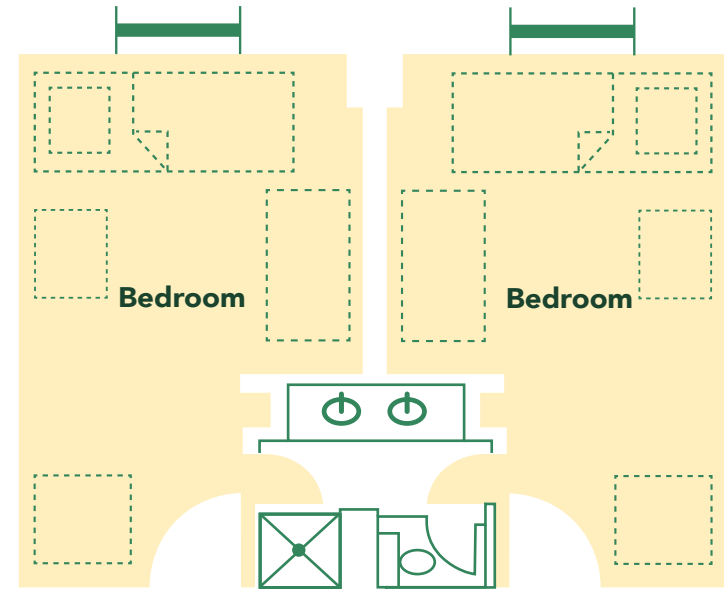

First Year Traditional Residence
Hall Measurements
(Taylor Hall)

Bed Height:
3' (Constant throughout)

Desk:
3ft 7in W x 2ft D x 2ft 6in H

Drawers:
1ft 6in W x 1ft 6in D x 2ft 6in H
(3 Drawers)

Closet:
3ft W x 2ft 5in D x 8ft H
(2ft Shelf to ceiling)

First Year Traditional Residence
Hall Measurements
(The Commons)

Bed Height:
3' (Constant throughout)

Desk:
3ft 7in W x 2ft D x 2ft 6in H

Drawers:
1ft 6in W x 1ft 6in D x 2ft 6in H
(3 Drawers)

Closet:
2ft 11in W x 8ft H
(3ft Shelf to floor)

First Year Suite Style Residence Hall Measurements (Dominion)

Bed Height:
3' (Constant throughout)

Desk:
3ft 7in W x 2ft D x 2ft 6in H

Drawers:
1ft 6in W x 1ft 6in D x 2ft 6in H
(3 Drawers)

Closet:
2ft 11in W x 8ft H
(3ft Shelf to floor)

First Year Suite Style Residence Hall Measurements (Commonwealth)

Bed Height:
3' (Constant throughout)

Desk:
3ft W x 2ft D x 2ft 6in H

Drawers:
2ft 5in W x 1ft 7in D x 1ft 8in H
(2 Drawers)

Closet:
7ft 4in W x 1ft 7in D x 1ft 8in H
(6ft 2in H - Floor to 1st shelf,
2ft 7inch H - 1st Shelf to ceiling)