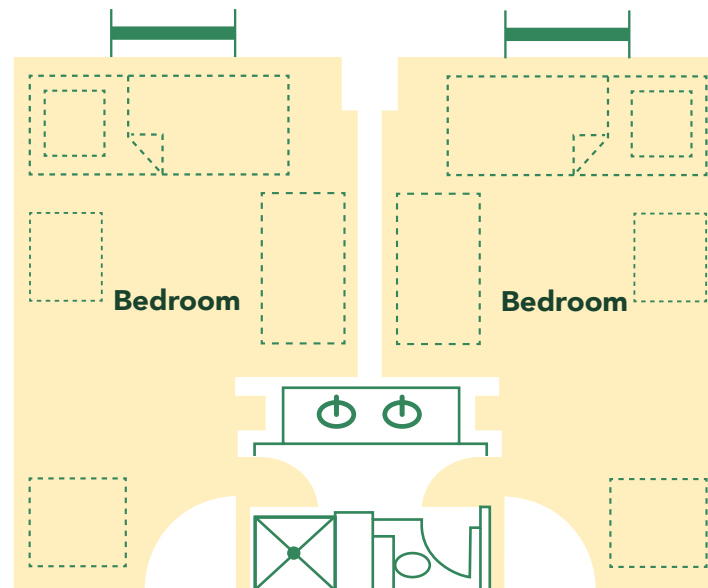

First Year Traditional Residence
Hall Measurements
(Presidents Park)

Bed Height:
3' (Constant throughout)

Drawers:
1ft 6in W x 1ft 6in D x 2ft 6in H
(3 Drawers)

Wardrobe:
3ft W x 2ft 2in D x 6ft 7in H

Desk:
2ft D x 3ft 7in W x 2ft 6in H

First Year Traditional Residence
Hall Measurements
(Taylor Hall)

Bed Height:
3' (Constant throughout)

Desk:
3ft 7in W x 2ft D x 2ft 6in H

Drawers:
1ft 6in W x 1ft 6in D x 2ft 6in H
(3 Drawers)

Closet:
3ft W x 2ft 5in D x 8ft H
(2ft Shelf to ceiling)

First Year Traditional Residence
Hall Measurements
(The Commons)

Bed Height:
3' (Constant throughout)

Desk:
3ft 7in W x 2ft D x 2ft 6in H

Drawers:
1ft 6in W x 1ft 6in D x 2ft 6in H
(3 Drawers)

Closet:
2ft 11in W x 8ft H
(3ft Shelf to floor)

First Year Suite Style Residence Hall Measurements (Dominion)

Bed Height:
3' (Constant throughout)

Desk:
3ft 7in W x 2ft D x 2ft 6in H

Drawers:
1ft 6in W x 1ft 6in D x 2ft 6in H
(3 Drawers)

Closet:
2ft 11in W x 8ft H
(3ft Shelf to floor)